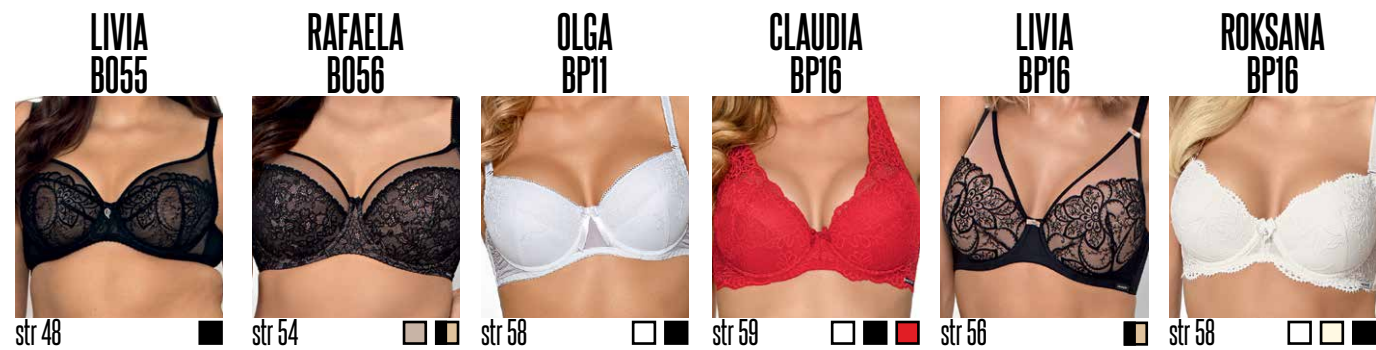

BASIC

SEASONAL COLLECTION